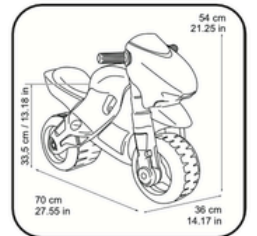

Ref.21200
MY FIRST
MOLTO CROSS

Ref.6228
MOLTO CROSS

Ref.18223
MOLTO CROSS RACE

LONG: 52 cm
HIGH: 44 cm

LONG: 63,5 cm
HIGH: 46,5 cm

LONG: 63,5 cm
HIGH: 49 cm

Ref.12221
MOLTO CROSS PREMIUM

LONG: 73 cm
HIGH: 47 cm