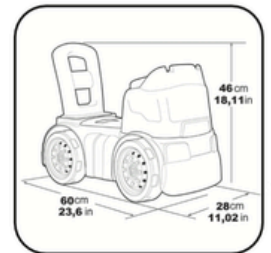

Rodax

Ref. FED38000
PONYFEBER 2N1