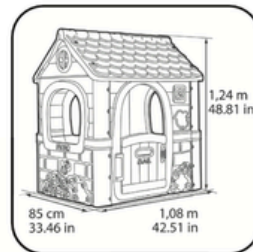

Ref.FEH22000
FEBER CASUAL HOUSE